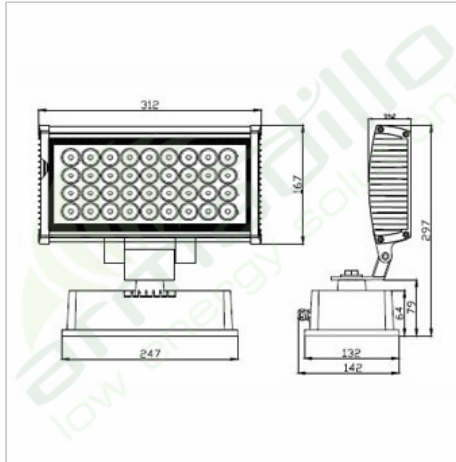

LED FloodLight Fox 36

Hi Power 36W floodlight to replace 300W-500W halogen applications. Easy to install, with additional mounting brackets available for pole mounting and other applications. IP65 rated for external use. Perfect for Security and CCTV instant light applications. Available in 5 beam angle options to suit, any building or site structure. Uses include up lights for buildings, yards, carparks, walkways, gardens and sports courts. Can be used with confidence for PIR and many other switching operations.

Bulb Type:	36x1W
Base Type:	3Pin
Input Voltage:	AC 85V-260V
Output Power:	36.0W
Total Length:	312mm
Beam Angle:	15/30/45/60/88 degrees
Light Source:	36x1W XR-Cree LED
Output Current:	320mA
Body Temp.:	<48C
LED Working Temp.:	<58C
Net Weight:	3.00kg
Safety Assurance:	CE & RoHS
Aluminium Housing	
No UV or IR Radiation	
DIMMABLE	YES
Colour	ANY
IP65	YES