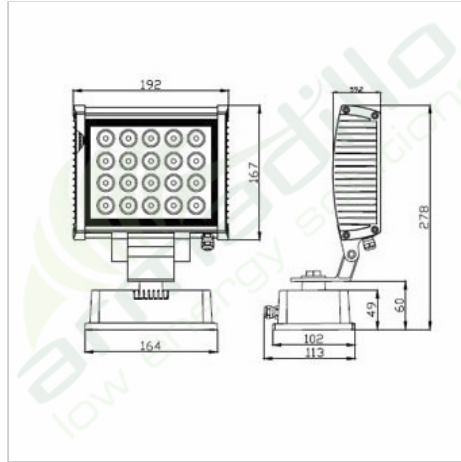

LED FloodLight Fox 20

Hi Power 20W floodlight to replace 150W-300W halogen applications. Easy to install, with additional mounting brackets available for pole mounting and other applications. IP65 rated for external use. Perfect for Security and CCTV instant light applications. Available in 5 beam angle options to suit, any building or site structure. Uses include up lights for buildings, yards, car parks, walkways, gardens and sports courts. Can be used with confidence for PIR and many other switching operations.

Bulb Type:	20x1W
Base Type:	3Pin
Input Voltage:	AC 85V-260V
Output Power:	22.5W
Total Length:	192mm
Beam Angle:	15/30/45/60/88 degrees
Light Source:	20x1W XR-Cree LED
Output Current:	320mA
Body Temp.:	<48C
LED Working Temp.:	<58C
Net Weight:	2.05kg
Safety Assurance:	CE & RoHS
Aluminium Housing	
No UV or IR Radiation	
DIMMABLE	YES
Colour	ANY
IP65 Rated	YES