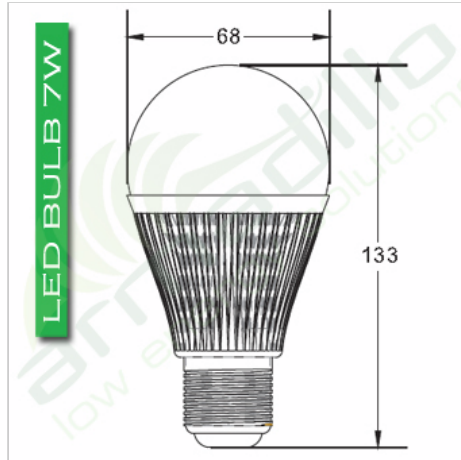

# DIMMABLE LED BULB 7W Replacement for 60W BULB

## DIMMABLE LED BULB 7W Replacement for 60W Incandescent BULB

Lamp Type	LED Bulb 7W Dimmable
Base Type	B22 Bayonet, E27 Edison
Input Voltage	90-260V AC
Output Power	7.0W
Total length	133mm
Diameter	68mm
View Angle	180 degree
Light Source	High Brightness LED
Operating Temp.	-20°C +50°C
Colour Temp.	Warm White Cool White
Net Weight	220g