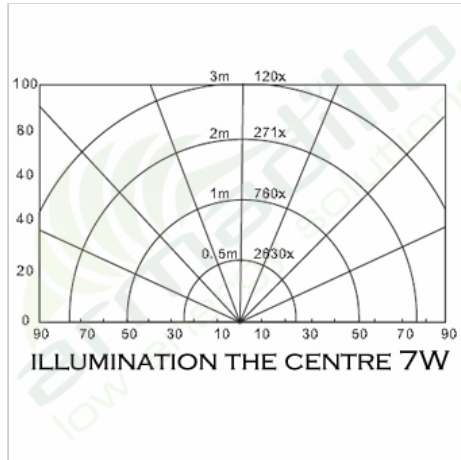

## DIMMABLE LED BULB 7W Replacement for 60W Incandescent BULB

Lamp Type	LED Bulb 7W Dimmable
Base Type	B22 Bayonet, E27 Edison
Input Voltage	90-260V AC
Output Power	7.0W
Total length	133mm
Diameter	68mm
View Angle	180 degree
Light Source	High Brightness LED
Operating Temp.	-20°C +50°C
Colour Temp.	Warm White Cool White
Net Weight	220g