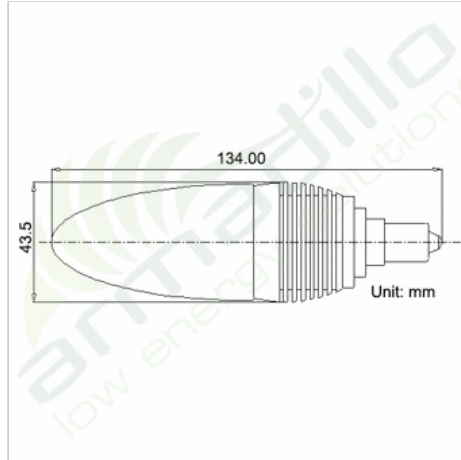

E14 LED Candle Bulbs

LED Candle Bulb 4W Replacement for 35W Incandescent BULB

Lamp Type	LED Candle Bulb 4W
Base Type	E14
Input Voltage	90-260V AC
Output Power	4.0W
Total length	134mm
Diameter	43.5mm
View Angle	180 degree
Light Source	High Brightness Cree LED
Operating Temp.	-20°C +50°C
Colour Temp.	Warm White, Cool White
Net Weight	110g
Aluminium Housing	
No UV or IR Radiation	
Safety Assurance	CE, Rohs